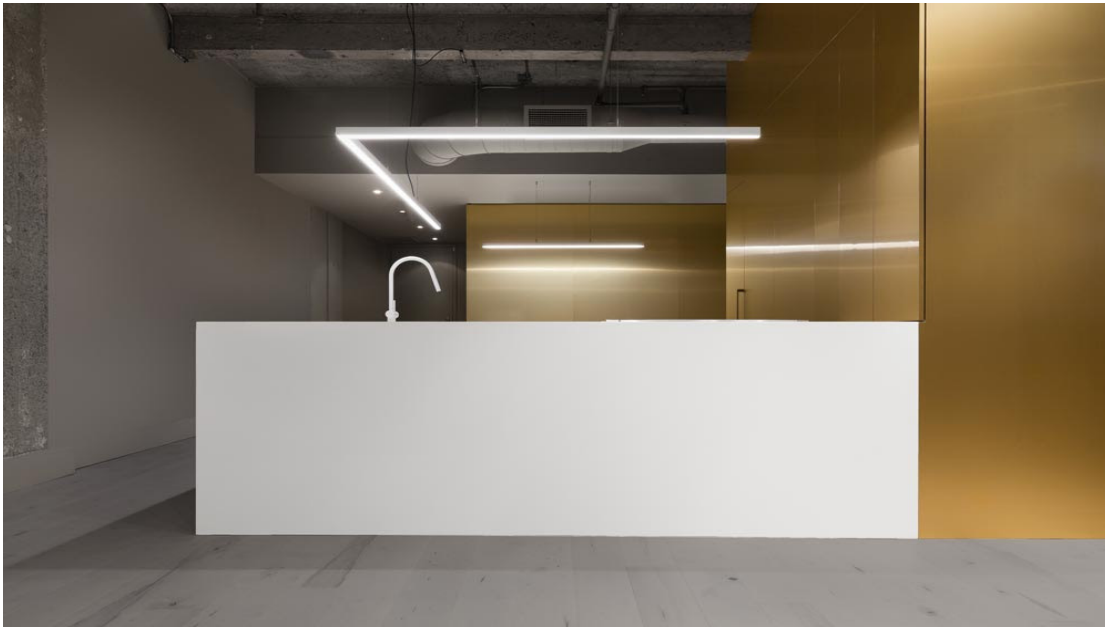

can not see this images [Please view the mail on browser](#)

The architect Jean Verville has combined minimalism with theatrics in this dwelling for a music composer, which features brass walls, raw concrete beams and an all-white bathroom sheathed in marble.

For this project, 9400 serie LED fixtures were used and suspended from the ceiling with thin cables, resulting in a floating effect. Throughout the apartment, Verville used light to enhance the dramatic character of the space.