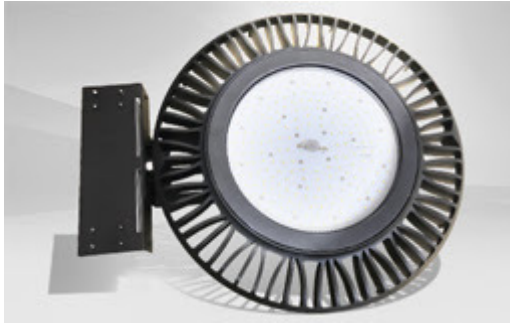

LED BAY LIGHT
LOTUS HIGH TEMPERATURE
100W/160W; Up to 130lm/watt;
Work under -10°C - 65°C (Amb.);
3000K/4000K/5000K/5700K;
35,000 hours guarantee.

[LEARN MORE](#)