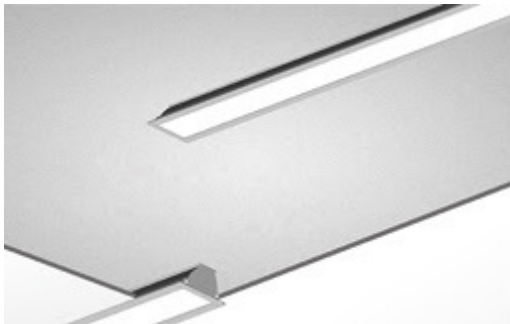

Stylish design, unusual ceiling;
3000K/4000K/5700K.

[LEARN MORE](#)

LED LINEAR LIGHT RECESSED LINEAR LIGHT

26W/35W; Up to 105lm/watt;

Ultra-thin & recessed design;

Diameter 1150/1450*57*35mm;
3000K/4000K/5700K.