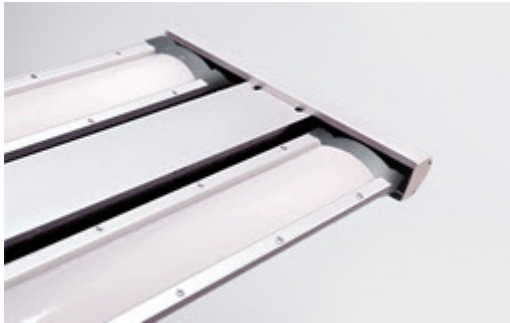

LED BAY LIGHT
LINEAR / MODULAR HIGHBAY
100W/150W;
200W/300W(Double combination);
Up to 130lm/watt;
Adjustable beam angle 60°-180°;

[LEARN MORE](#)