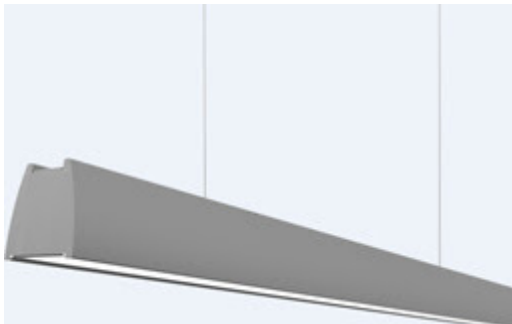

**LED ROUND PANEL LIGHT
R980**

40W/60W; Up to 90lm/watt;
Diameter 980*15mm;
3000K/4000K/5700K;
50,000 hours guarantee.

[LEARN MORE](#)

**LED ROUND PANEL LIGHT
R380**

18W/25W; Up to 100lm/watt;
Diameter 380*15mm;
3000K/4000K/5700K;
50,000 hours guarantee.

[LEARN MORE](#)

**LED LINEAR LIGHT
UP AND DOWN LINEAR LIGHT**

40W/50W; Up to 105lm/ww;
Diameter 1150/1450*75*84mm;
15% UP 85% DOWN;
3000K/4000K/5700K.

COMING SOON...

LED OFFICE LIGHT