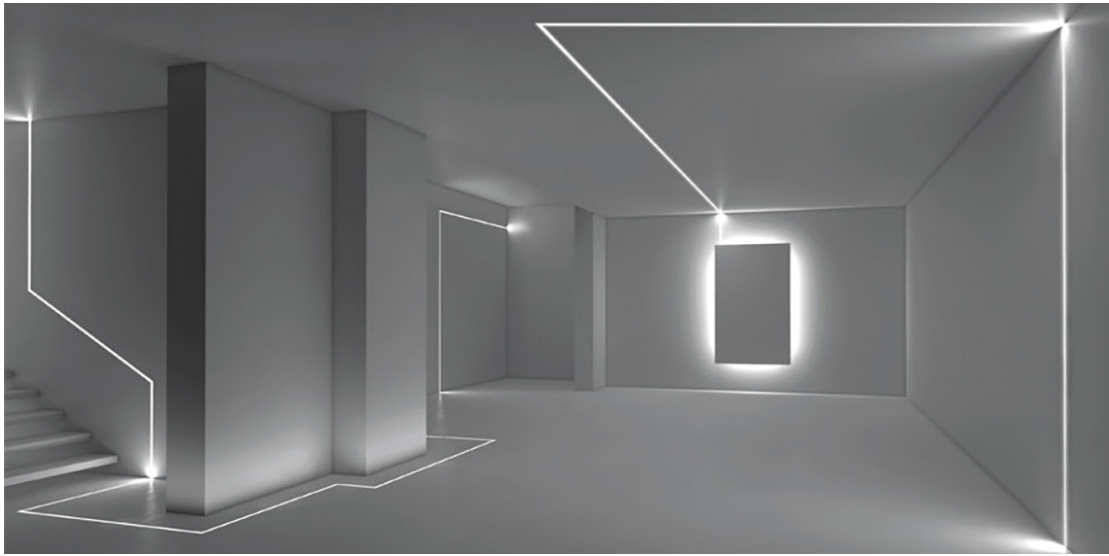

Till: byggis.se@gmail.com

can not see this images [Please view the mail on browser](#)

LED aluminium profiles can be used to mount LED strips. The product has a plastic cap which protects the LED strip from dust, damp and other unwanted particles as well as making sure that no splashes reaches the luminaire. The aluminum LED profile creates a perfect light, as it can be customized to every needs. The LED strip can be installed in a way that gives off light in one or two directions. The product is part of an OEM agreement. Below are listed our 72 different product variations. Please get in touch and let us have a speak about your project and which profile there will match your needs.

Stairs LED Profiles

Corner LED Profiles

TP006

LED Strip: 5050LED, 60LEDs/M, 14.4W/M
LED Driver

PMMA clear cover
PC diffused cover

End cap with hole
End cap without hole

Aluminum profile

PMMA opal matte cover
PMMA semi-clear cover
PC diffused cover