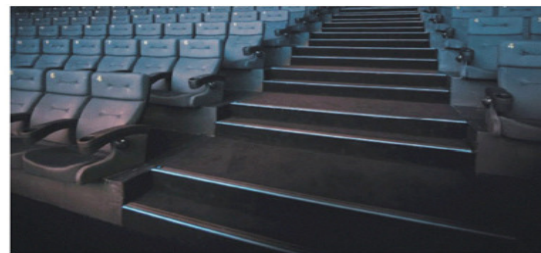

Stairs LED Profiles