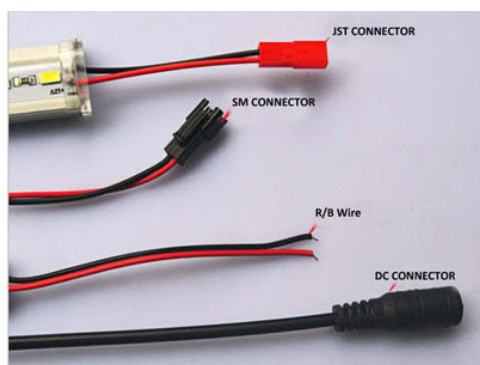

[View all](#)

LED under cabinet lights

220V/110V No need driver 3W COB LED

Item No.: LM-PKX01

RA>80, Volt: AC95-120V or AC185-240V, 3W, 300-330LM, Dia 55mm * 14mm Height, Surface mounted

Super thin only 7mm Height 2W

Item No.: LM-PK1506

RA>80, Volt: DC12V, 3W, 200-220LM, Dia 59mm * 7mm Height, Surface mounted

[View all](#)