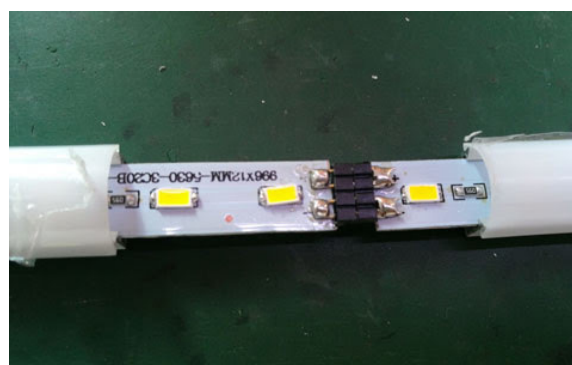

[View all](#)

LED under cabinet lights

220V/110V No need driver 3W COB LED

Item No.: LM-PKX01

RA>80, Volt: AC95-120V or AC185-240V, 3W, 300-330LM, Dia 55mm * 14mm Height, Surface mounted

Super thin only 7mm Height 2W

Item No.: LM-PK1506

RA>80, Volt: DC12V, 3W, 200-220LM, Dia 59mm * 7mm Height, Surface mounted

[View all](#)