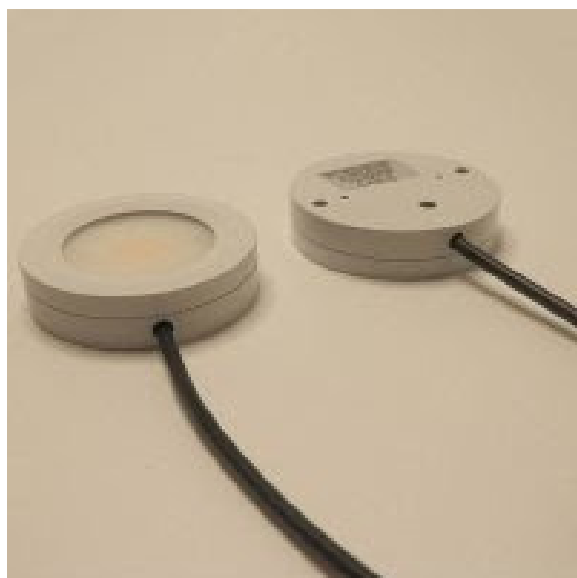

Aluminum Light Bar Fixtures

variety of single/RGB
colors,Plugs,lengths and intensities.

Processing customization Large selection of LED tape
lights,Aluminum LED Light Bar Fixtures etc.
12V, 24V for home lighting,commercial lighting, and
weather proof outdoor lighting applications.

[View all](#)

LED under cabinet lights

220V/110V No need driver 3W COB LED

Item No.: LM-PKX01

RA>80, Volt: AC95-120V or AC185-240V, 3W, 300-330LM, Dia 55mm * 14mm Height, Surface mounted

Super thin only 7mm Height 2W

CREE 4W LED stem light mini and smart

LM-ST-806, Micro Size: L45*W29mm*H25mm, View
angle:45°.4W, CIR>90Ra

[View all](#)

4W COB CREE LED Stem Light

LM-ST-803, Micro Size: L60*W18mm*H150mm, View
angle:45°.4W, CIR>85Ra, Heigh availabe
100,140,200,300cm

[View all](#)

4W CREE LED Stem Light Mini And Smart

LM-ST-805, Micro Size: L45*W29mm*H150mm ,View
angle:45°.4W,CIR>90Ra,Heigh availabe
100,140,200,300cm

[View all](#)

If you don't want to receive these emails in the future, [please unsubscribe](#), Thanks!