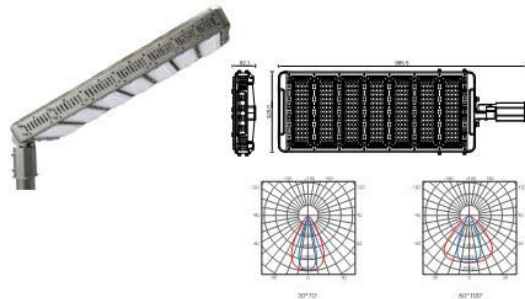

Hans Johansson <byggis.se@gmail.com>

RE: Shoebox Floodlights 50W-350W

1 meddelande

Lilian Shi <ledlight009@163.com>
Till: "byggis.se" <byggis.se@gmail.com>

7 september 2017 08:04

Dear Manager,

Good day to you,

Very glad to share with you our **BR-FL07-TH series Shoebox Lighting**, 50W to 350W, welcome to test.

BR-FL07TH Shoebox Street Light Series

1. VEET,SAA,C-Tick,TUV-GS,TUV-CB,LM79,LM80,IEC,Patent
2. Meanwell Driver + PHILIPS Lumileds + 130Lm/W
3. 50W / 100W / 150W / 200W / 240W / 300W / 350W
4. IP65, IK10, 5 years warranty time
5. Welcome OEM & ODM

Shoebox Series LED Street Light

Best regards,
Lilian

Skype:breesales009
BREE Lighting Co., Limited