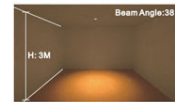

- 15W / 23W / 30W
- 15W: 1348lm / 23W: 2208lm / 30W: 2490lm
- 220-240VAC 50/60Hz
- Citizen / Cree / Bridgelux COB
- 2700K / 3000K / 4000K / 5000K
- Ra ≥80 / ≥90
- 15° / 24° / 38° / 60°
- In-built electronic power supply
- PHASE