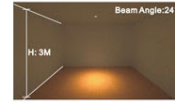

- 8W / 12W / 15W
- 8W: 800lm / 12W: 1050lm / 15W: 1150lm
- 220-240VAC 50/60Hz
- Citizen / Cree / Bridgelux COB
- 2700K / 3000K / 4000K / 5000K
- Ra ≥80 / ≥90
- 15° / 24° / 38° / 60°
- In-built electronic power supply
- PHASE