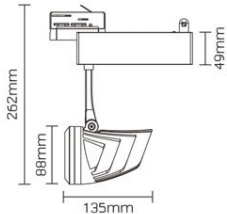

MODEL:31551 LED

- 15W / 23W / 30W
- 15W: 1348lm / 23W: 2208lm / 30W: 2490lm
- 220-240VAC 50/60Hz
- Citizen / Cree / Bridgelux COB
- 2700K / 3000K / 4000K / 5000K
- Ra ≥80 / ≥90
- 15° / 24° / 38° / 60°
- In-built electronic power supply
- PHASE