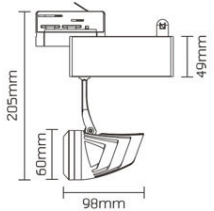

MODEL:31101 LED

- 8W / 12W / 15W
- 8W: 800lm / 12W: 1050lm / 15W: 1150lm
- 220-240VAC 50/60Hz
- Citizen / Cree / Bridgelux COB
- 2700K / 3000K / 4000K / 5000K
- Ra ≥80 / ≥90
- 15° / 24° / 38° / 60°
- In-built electronic power supply
- PHASE