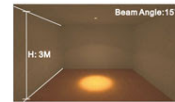

- 8W / 12W / 15W
- 8W: 800lm / 12W: 1050lm / 15W: 1150lm
- 220-240VAC 50/60Hz
- Citizen / Cree / Bridgelux COB
- 2700K / 3000K / 4000K / 5000K
- Ra ≥80 / ≥90
- 15° / 24° / 38° / 60°
- In-built electronic power supply
- PHASE