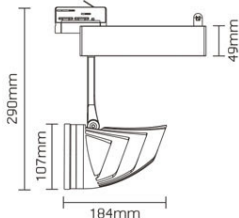

MODEL:31851 LED

- 23W / 32W / 40W
- 23W: 2300lm / 32W: 2857lm / 40W: 3460lm
- 220-240VAC 50/60Hz
- Citizen / Cree / Bridgelux COB
- 2700K / 3000K / 4000K / 5000K
- Ra ≥80 / ≥90
- 15° / 24° / 38°
- In-built electronic power supply
- PHASE