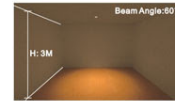

- 15W / 23W / 30W
- 15W: 1348lm / 23W: 2208lm / 30W: 2490lm
- 220-240VAC 50/60Hz
- Citizen / Cree / Bridgelux COB
- 2700K / 3000K / 4000K / 5000K
- Ra ≥80 / ≥90
- 15° / 24° / 38° / 60°
- In-built electronic power supply
- PHASE