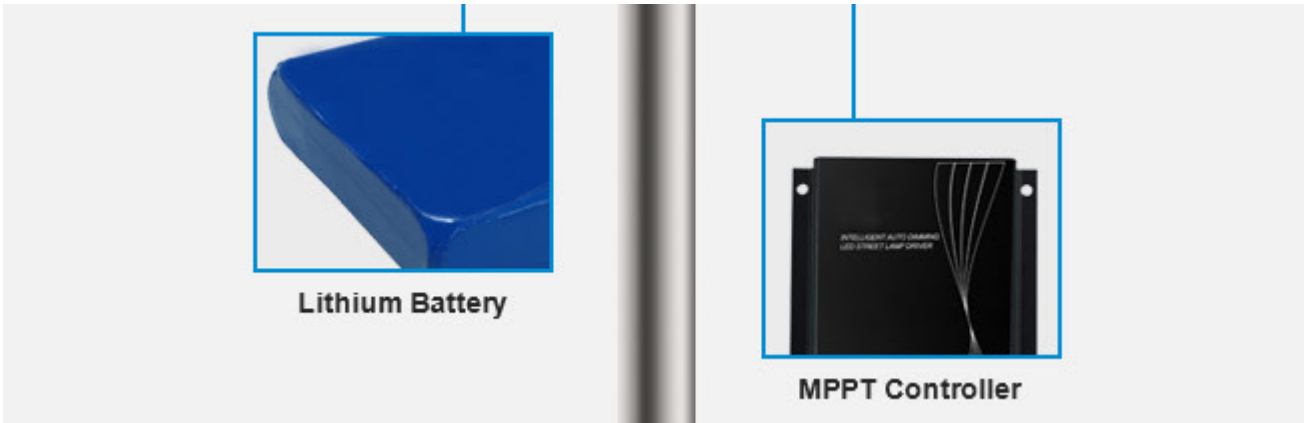

ABOUT LAMP

INTELLIGENT BODY SENSOR

Energy-saving mode (25%)

Full bright mode (100%)

HOW TO WORK

MORE SOLAR OUTDOOR LIGHTING

FOR YOUR CHOICE

10W-30W Solar Garden Light