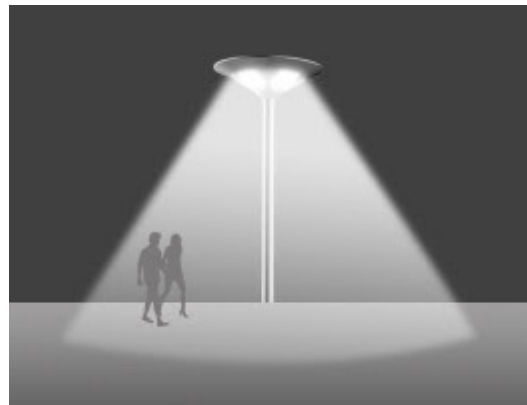

360 degree lighting smart solar garden plaza lamp continually 3 nights

1 meddelande

Brenda <waiting@go1cm.com>
Svara: Brenda <export5@anern.com>
Till: byggis.se@gmail.com

10 augusti 2017 11:01

[VIEW WEB VERSION](#) | [UNSUBSCRIBE](#)

ABOUT LAMP

INTELLIGENT BODY SENSOR

Energy-saving mode (25%)

Full bright mode (100%)

HOW TO WORK

MORE SOLAR OUTDOOR LIGHTING

FOR YOUR CHOICE

10W-30W Solar Garden Light