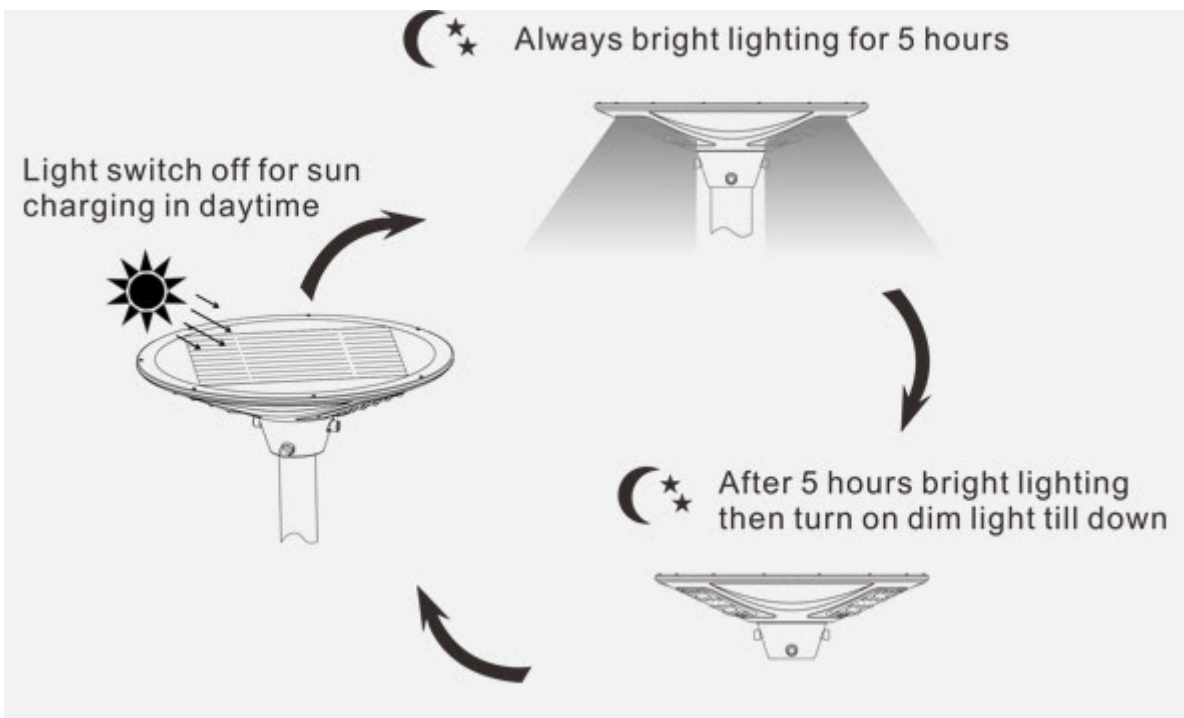

ABOUT LAMP

INTELLIGENT BODY SENSOR

Energy-saving mode (25%)

Full bright mode (100%)

HOW TO WORK

MORE SOLAR OUTDOOR LIGHTING

FOR YOUR CHOICE

10W-30W Solar Garden Light