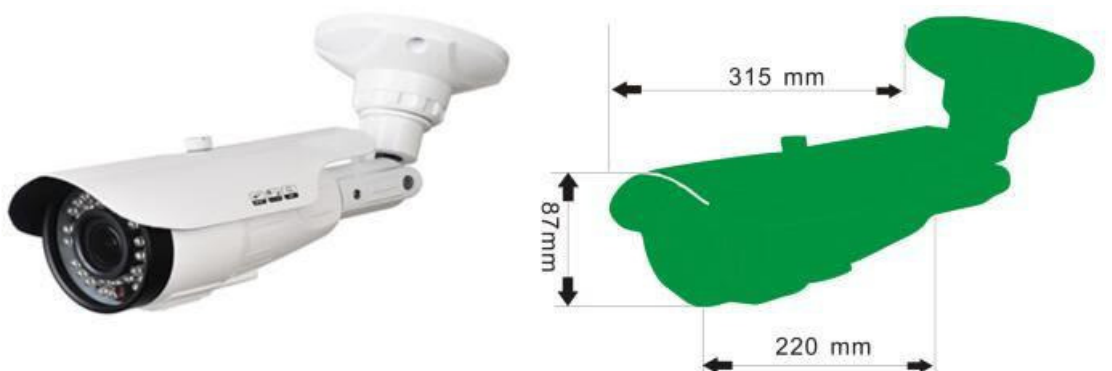

Hans Johansson <byggis.se@gmail.com>

CCTV/ IP CAMERA from China Factory,in Shenzhen City.

1 meddelande

Amber@jinwisecurity.cn <Amber@jinwisecurity.cn>
Till: "byggis.se" <byggis.se@gmail.com>

28 juli 2017 09:35

Dear friend,

Good Day!

This is amber from Shenzhen Jinvi Security Camera Factory.Over 10 years experience in this field.

Our mian product is **CCTV/ IP CAMERA**..For more information pls visit our website below.

And trust if you import our produtcts,you could save more cost and earn more profits!!

Do you have any camera details needs recently?

Looking forward to further more discussion!

Best Regards
Amber

JinVi Security Technology Co.,Ltd
Contact: Amber
Tel:0086-0755-28622278
Skype: amber chan
Mob& Whatsapp:0086-13128761058

Website:www.jinvisecurity.com