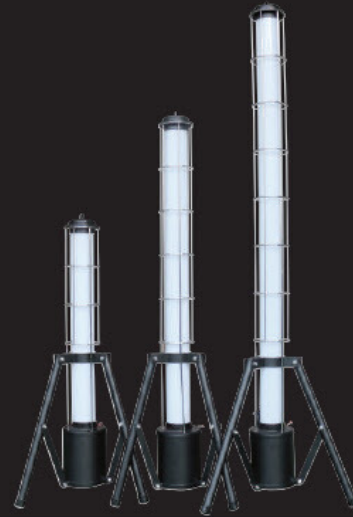

UPGRADED UPLIGHT 20W 40W 60W 100W

- -HYBRID: 100-277V AC powered & DC battery powered integrated
- -360° emitting lighting
- -Exceptional performance---offering 3/6/8h full power(dimmable to 36h)
- -High power integrated LED SMD chip(red flashing light & RGB also available)
- -IP65 waterproof and dust resistance
- -Collapsible locking tripod base
- -Non-slip rubber feet
- -Accessory equipped: Adjustable carrying strap/ Anti-rusted protection grid/ Carrying bag

SHEN ZHEN GOOD LIGHTING CO., LTD

Tel: +86-0755-8524 2901 Fax: +86-0755-8524 2902 Email: sales1@szgoodlighting.com Web: www.szgoodlighting.com
Office : 146 Times Center, No.102 Zhongxin Road, Shajing Town, Bao'an District, Shenzhen, China, 518125
Factory: No.120 Ditang Road, Shasan Industrial Park, Shajing Town, Bao'an District, Shenzhen, China, 518104