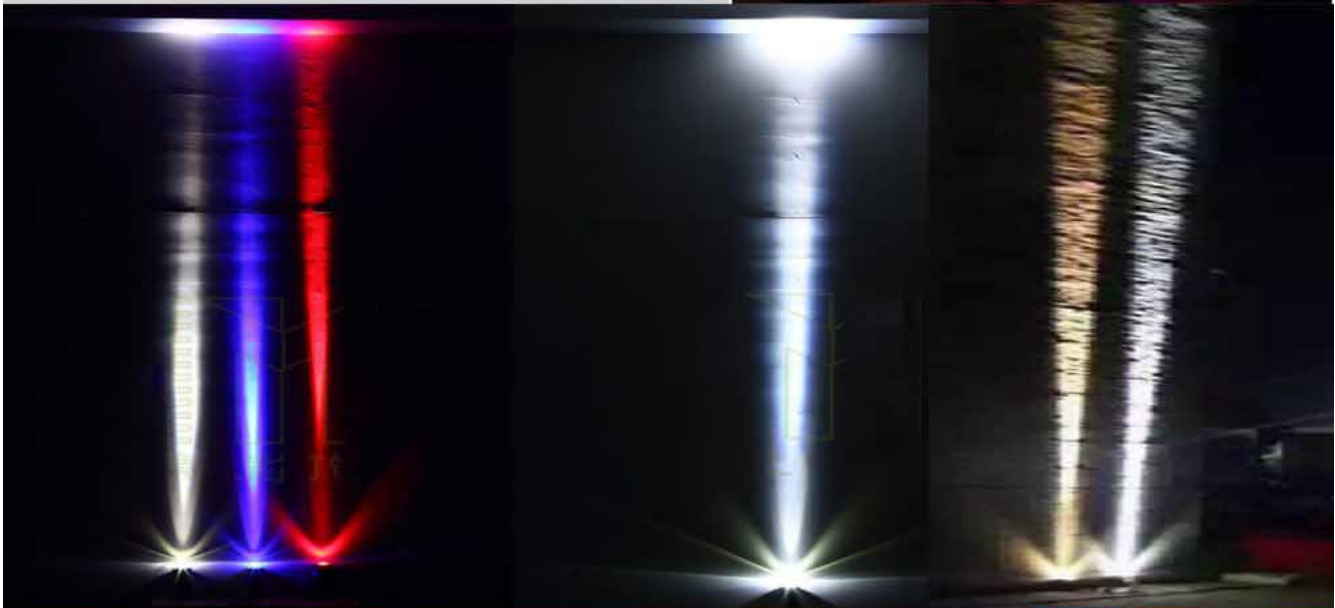

Till: byggis.se@gmail.com

Hi, Good Friend:

We first inform you. We are highly recommend as follow.. **Cree led 7W,360 degree and Cree led spotlight 10W, long beam of light.**

**SURPRISE \$12/PCS**

# LONG DISTANCE A BEAM OF LIGHT CREE SPOT LIGHT JU-6011

**Only our price 12USD/set Now**, If you buy our 12USD, in your local market you can open more business and profit.

Please Contact Us , if you are interested in the light.