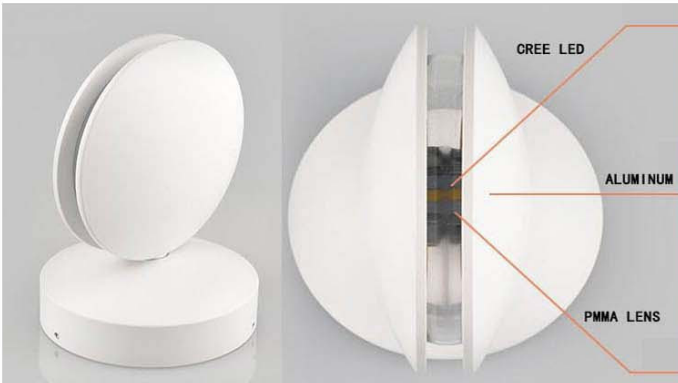

Till: byggis.se@gmail.com

Hi, Good Friend:

We first inform you. We are highly recommend as follow.. **Cree led 7W,360 degree and Cree led spotlight 10W, long beam of light.**

**SURPRISE \$12/PCS**

# LONG DISTANCE A BEAM OF LIGHT CREE SPOT LIGHT JU-6011

**Only our price 12USD/set Now**, If you buy our 12USD, in your local market you can open more business and profit.

Please Contact Us , if you are interested in the light.