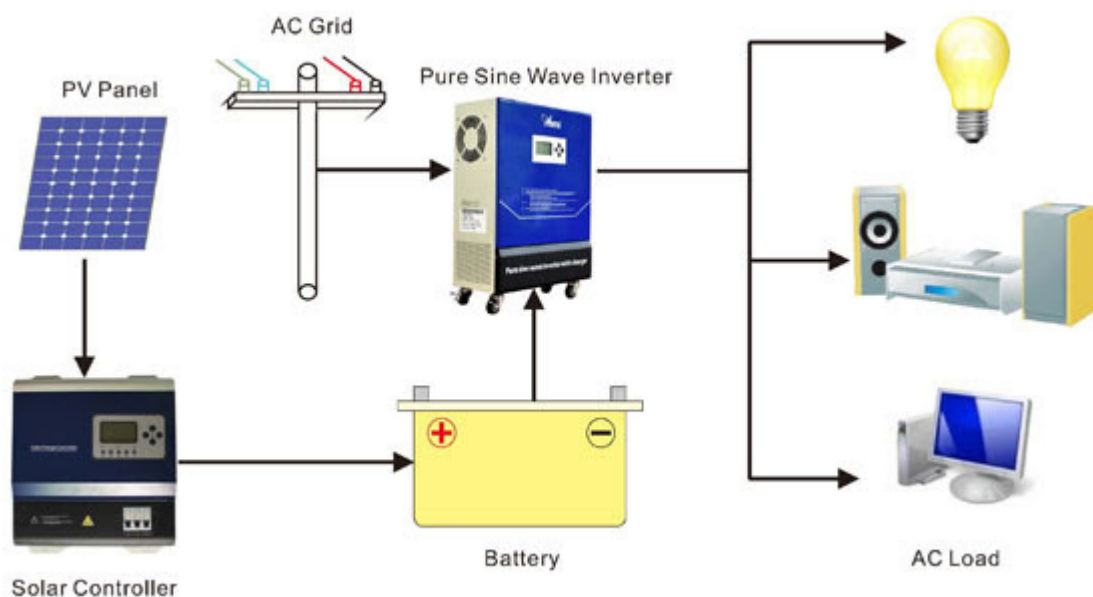

WORKING PRINCIPLE

HOT SELLING SOLAR POWER PRODUCT