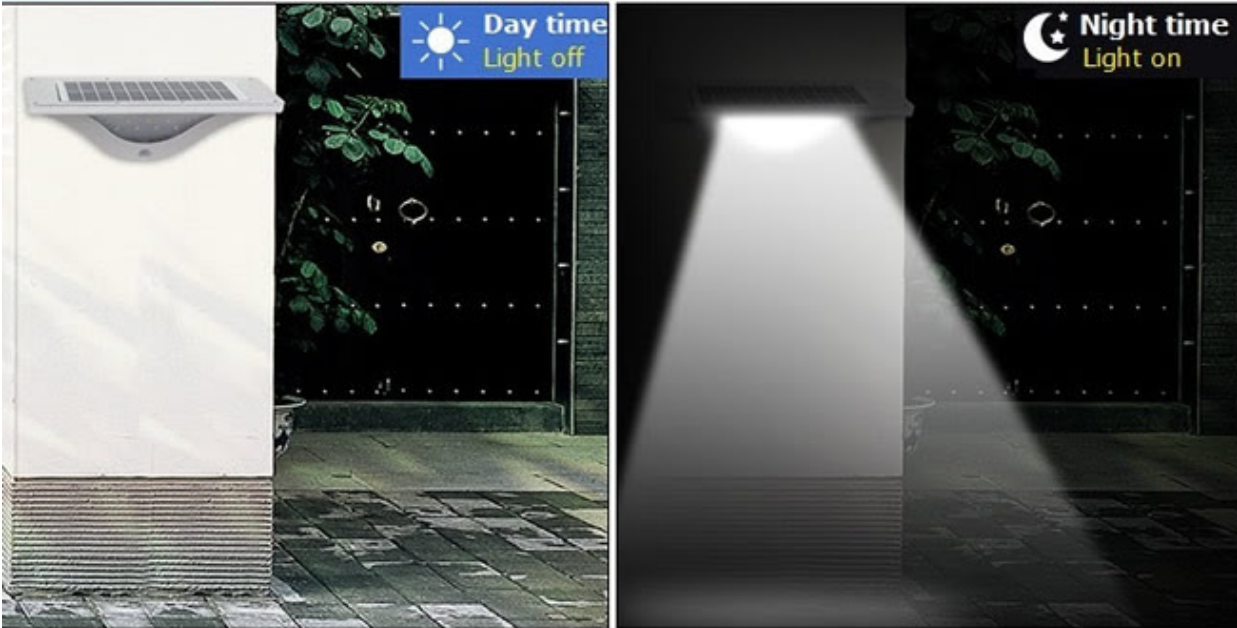

Solar Wall LED Lights

Light control and dim light function:

Auto identify day and night, light turns on at night or in darkness, and turns off in daytime or bright area.

When people approaches, the light will be more brighter, after 30 seconds will keep dim light again to save power.

Lighting mode: Motion sensor + dim light + light control

Protection Level: IP65

01

Waterproof Function

IP65 protection level, perfect for outdoor use

02

Light Control Function

03