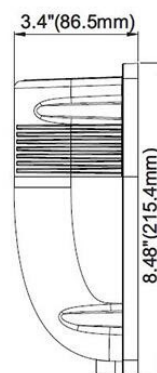

20W LED WALL PACK = \$26 Local in USA

[Visit Our Website](#)

More than off-the-shelf, USA engineered

This LED fixture is suitable for wet locations and features a sealed die-cast profile and polycarbonate optical lens with UV stabilizers for outdoor applications.

20W Spuer LED Wall Pack
Wide range 100-277V photocell
UL#E354939 and DLC listed
20W=2400LM