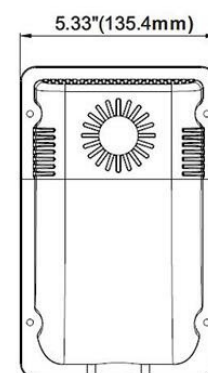

20W LED WALL PACK = \$26 Local in USA

[Visit Our Website](#)

More than off-the-shelf, USA engineered

This LED fixture is suitable for wet locations and features a sealed die-cast profile and polycarbonate optical lens with UV stabilizers for outdoor applications.

20W Spuer LED Wall Pack
Wide range 100-277V photocell
UL#E354939 and DLC listed
20W=2400LM