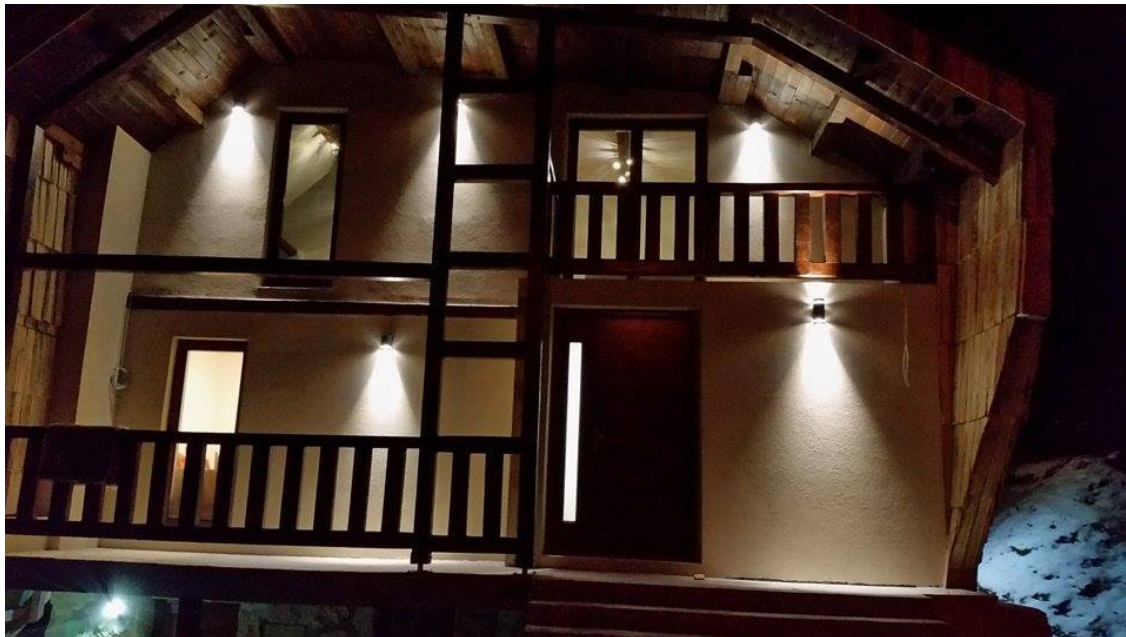

Hans Johansson <byggis.se@gmail.com>

The third generation LED wall Pack with Photocell

1 meddelande

Linda Yu <sales@weiweiwei.cc>

18 april 2017 07:57

Svara: linda@wisdom-ssl.com

Till: "byggis.se@gmail.com" <byggis.se@gmail.com>

20W LED WALL PACK = \$26 Local in USA

[Visit Our Website](#)

More than off-the-shelf, USA engineered

This LED fixture is suitable for wet locations and features a sealed die-cast profile and polycarbonate optical lens with UV stabilizers for outdoor applications.

20W Spuer LED Wall Pack
Wide range 100-277V photocell
UL#E354939 and DLC listed
20W=2400LM