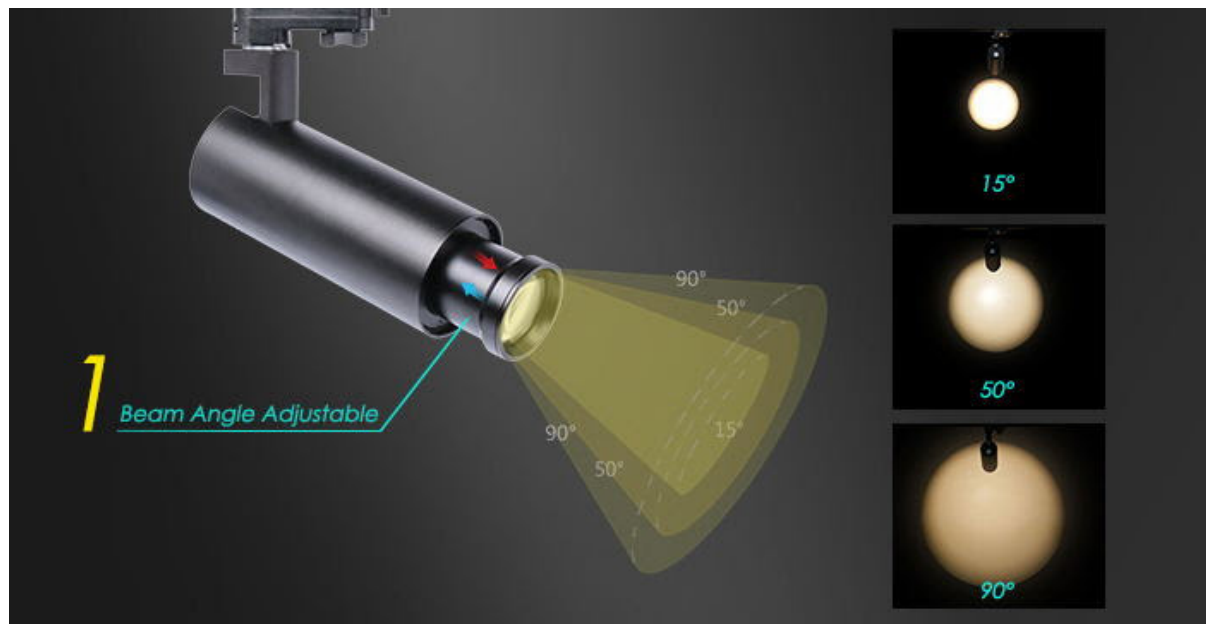

LEARN MORE

DIMMABLE

LEARN MORE

ROTATABLE