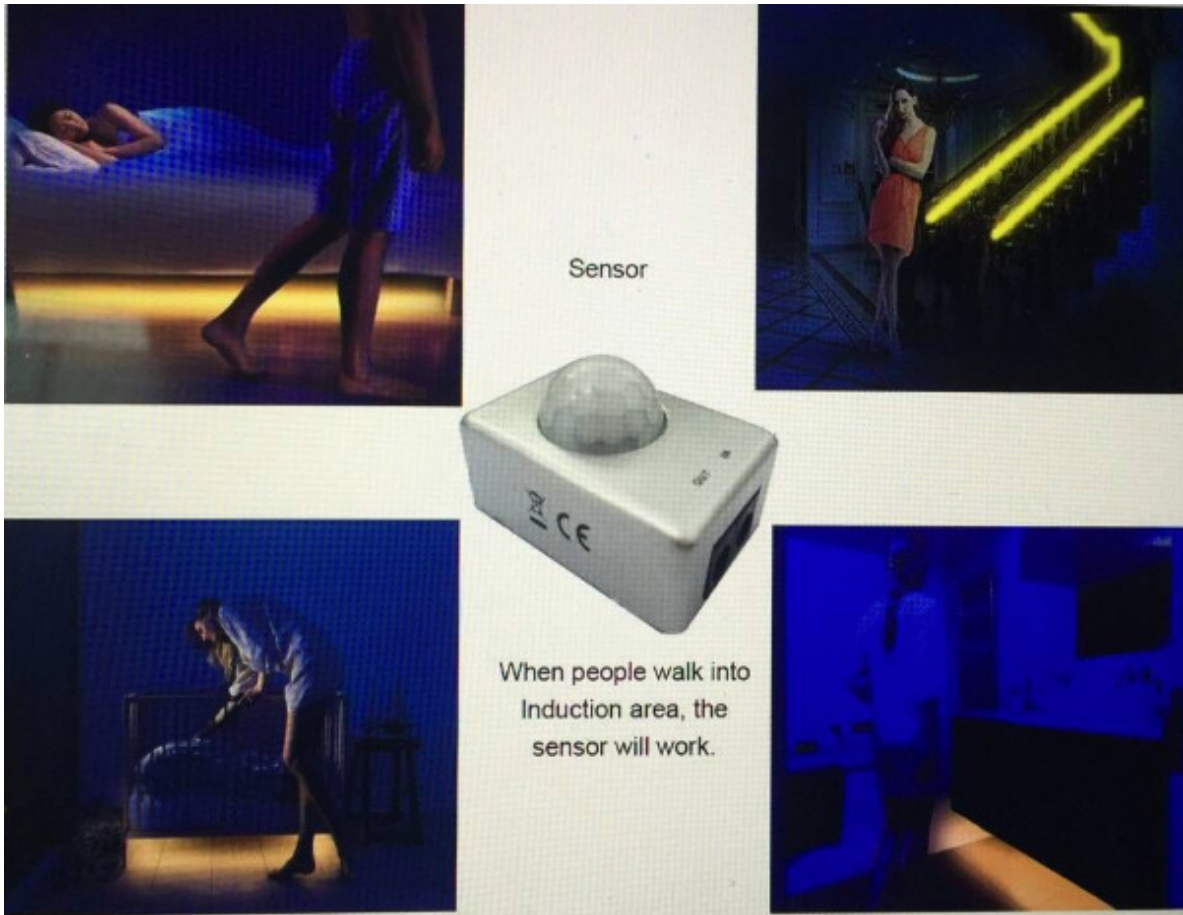

Hans Johansson <byggis.se@gmail.com>

TO:LED sensor strip

1 meddelande

Emma <emma@vovled.com>
Till: byggis.se@gmail.com

17 april 2017 15:40

Dear,

LED strip with Sensor,use in bedroom,baby room,rest room,closet,and stairway.

Let your life more convenient!