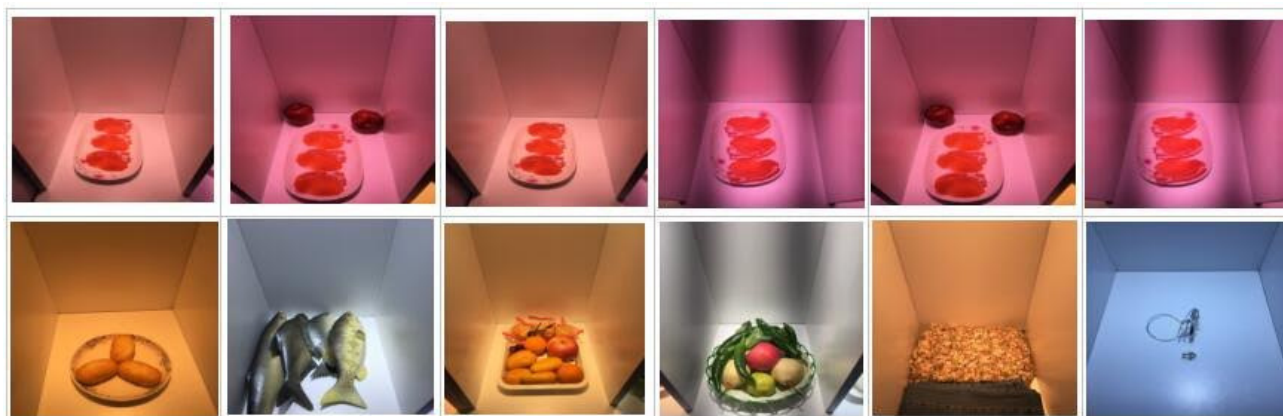

Hans Johansson &lt;byggis.se@gmail.com&gt;

**Re:New design LED Track lights - CRI80,Sharp**

1 meddelande

info1@szlux.com &lt;info1@szlux.com&gt;

15 april 2017 18:06

Svara: reeves@lumi-led.com

Till: byggis.se@gmail.com

Dear Manager,

Good day!

Start from This year, Our LED Track lights and downlights are under mass production.

And after HongKong lighting fair, most of our LED corn lights are with very good price.

Glad to recommend our High efficiency LED Track lights -- CRI80, 90-100lm/W with 3 years warranty,